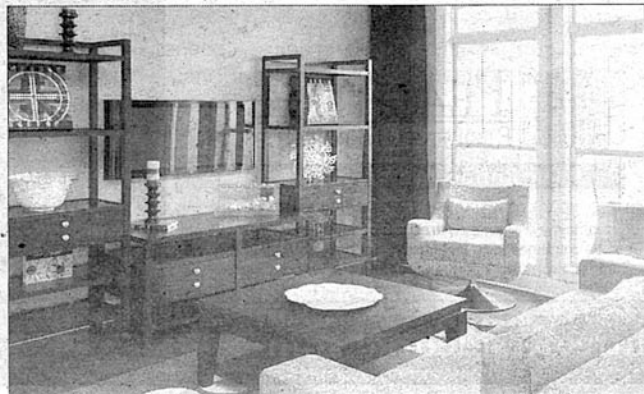

Master bath

The decorator painted the walls a rich dark brown to offset the lighter porcelain tile and countertops. The master bath has a double vanity, garden tub and separate shower.