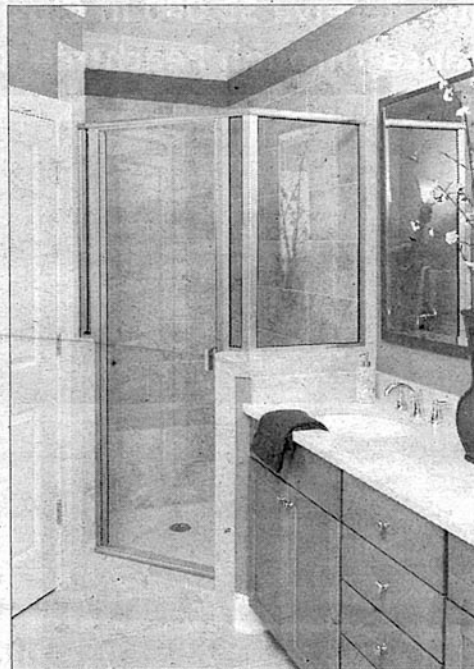

The four-story model home has three bedrooms and three baths with a fourth floor entertainment area and an elevator. When completed, Meeting Park will be a live-work-play community with 280 townhomes and condominiums, seven restaurants and 10,000 square feet of retail and office buildings. The community's amenity package includes a private club with a swimming pool, a wellness and fitness center, and a community room.

Master bath

The decorator painted the walls a rich dark brown to offset the lighter porcelain tile and countertops. The master bath has a double vanity, garden tub and separate shower.

Master bedroom

The queen-size bed has a sleek upholstered headboard and tailored bed skirt in a heavy pattern and is spread with a soft white silky comforter and accent pillows that match the warm ginger curtains. The artwork on the warm mustardy gold walls is a twist on a tradition grouping on nine similar photographs. The room is large enough to hold a large dresser, lounge chair and ottoman.